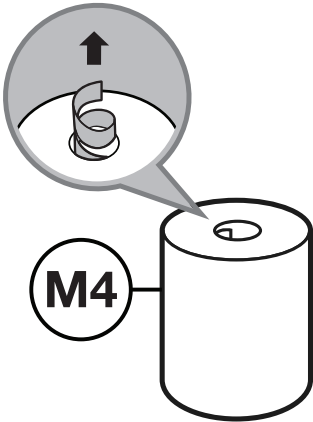

Tork REFLEX™

Single sheet centrefeed dispenser

Performance
Design

M4

Tork Centrefeed Dispenser

4

5

6

7

Cleaning instructions

- Clean dispenser with mild detergent and soft cloth

Accessories

- Tork Reflex Mounting bracket (473102)