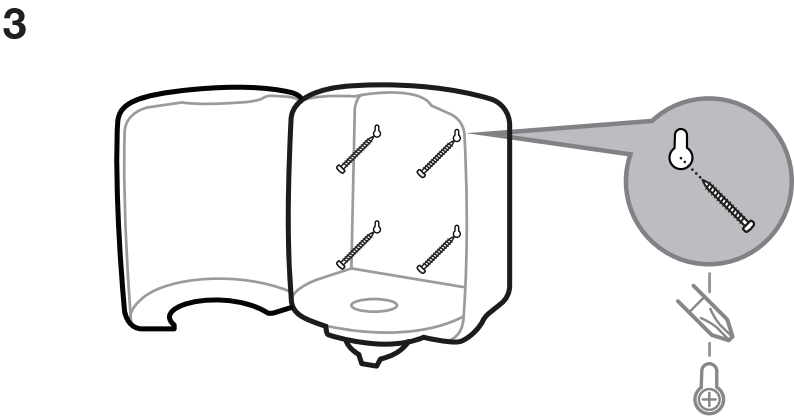

Tork REFLEX™

Single sheet centrefeed dispenser

Performance
Design

M4

Tork Centrefeed Dispenser

4

5

6

7

Cleaning instructions

- Clean dispenser with mild detergent and soft cloth

Accessories

- Tork Reflex Mounting bracket (473102)