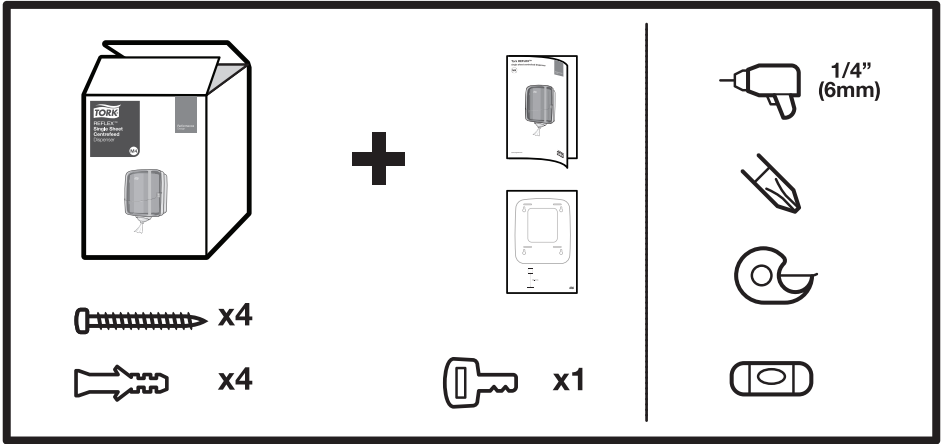

Tork REFLEX™

Single sheet centrefeed dispenser

Performance
Design

M4

Tork Centrefeed Dispenser

4

5

6

7

Cleaning instructions

- Clean dispenser with mild detergent and soft cloth

Accessories

- Tork Reflex Mounting bracket (473102)