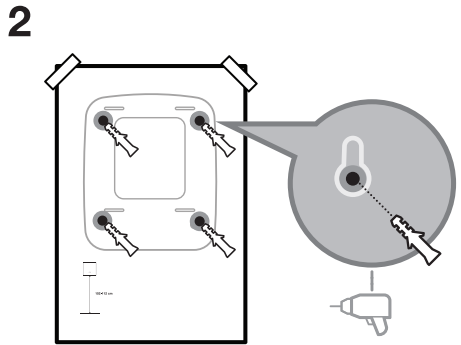

Tork REFLEX™

Single sheet centrefeed dispenser

Performance
Design

M4

Tork Centrefeed Dispenser

4

5

6

7

Cleaning instructions

- Clean dispenser with mild detergent and soft cloth

Accessories

- Tork Reflex Mounting bracket (473102)