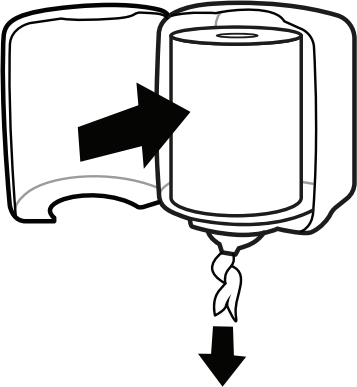

Tork REFLEX™

Single sheet centrefeed dispenser

Performance
Design

M4

Tork Centrefeed Dispenser

4

5

6

7

Cleaning instructions

- Clean dispenser with mild detergent and soft cloth

Accessories

- Tork Reflex Mounting bracket (473102)