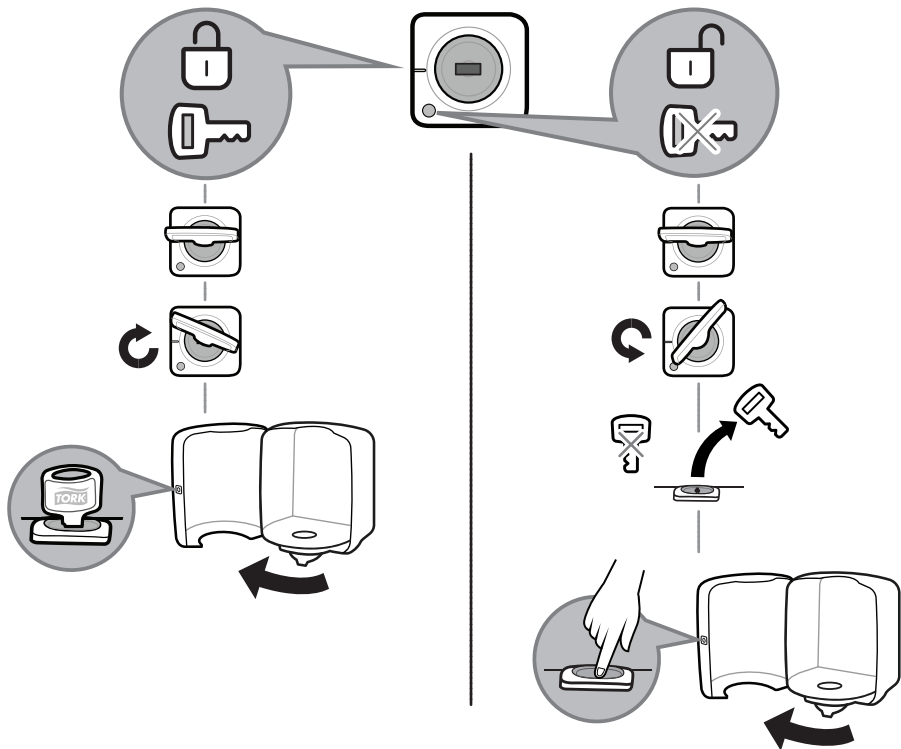

Tork REFLEX™

Single sheet centrefeed dispenser

Performance
Design

M4

Tork Centrefeed Dispenser

4

5

6

7

Cleaning instructions

- Clean dispenser with mild detergent and soft cloth

Accessories

- Tork Reflex Mounting bracket (473102)